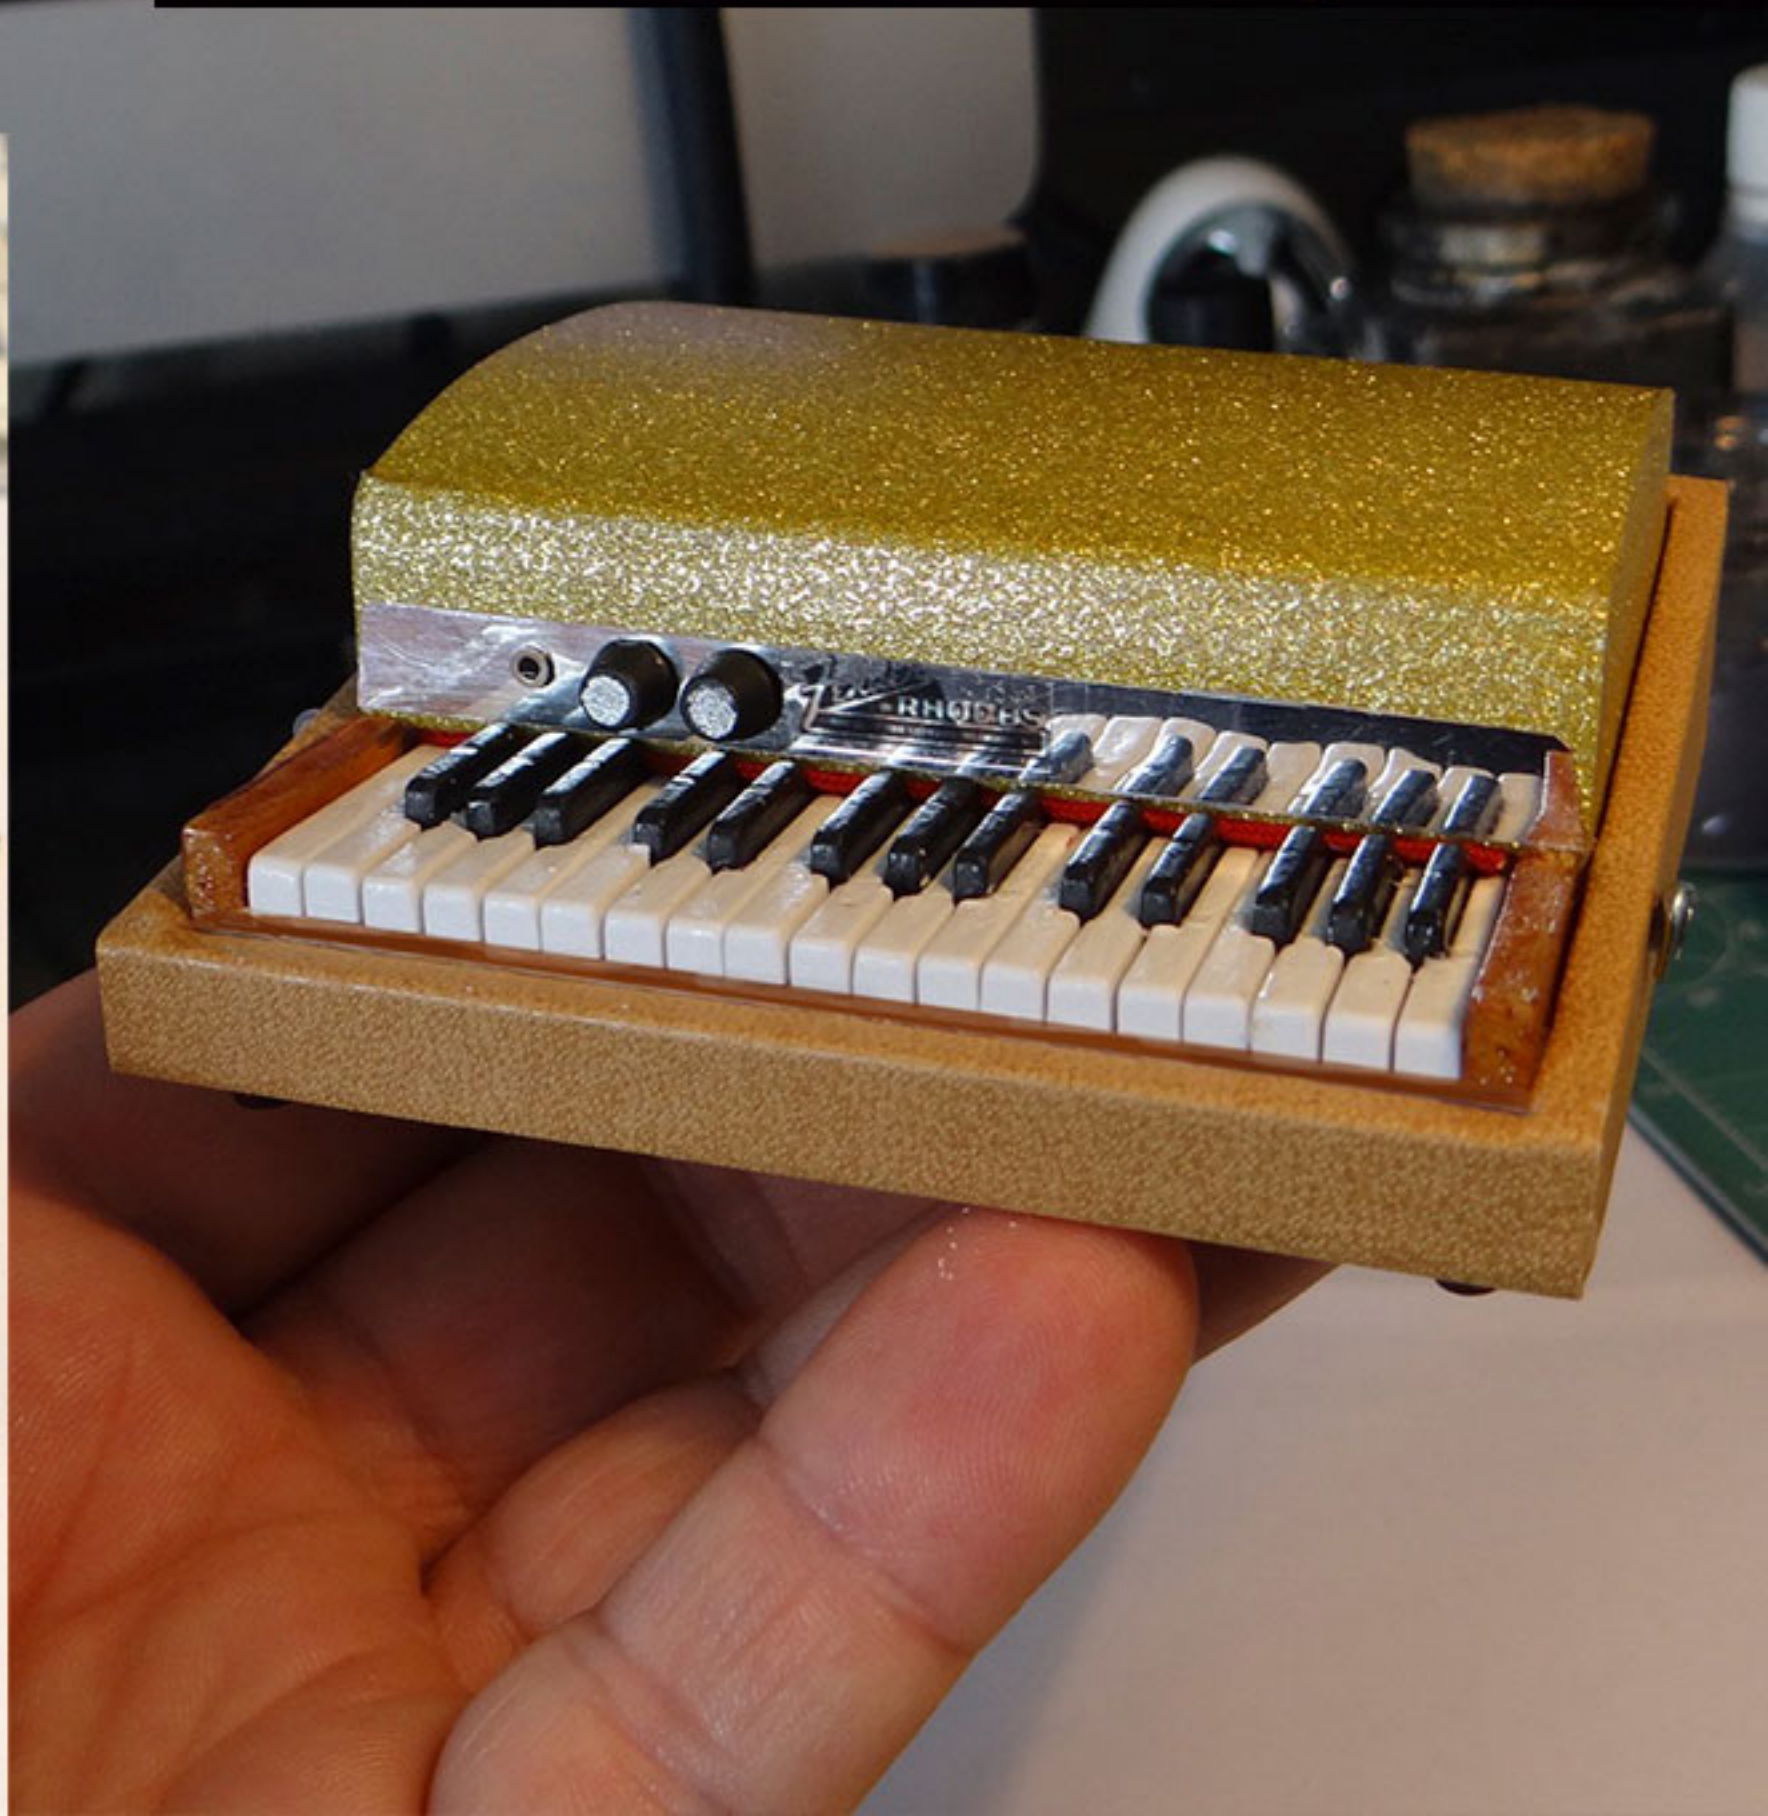

**FENDER RHODES PIANO BASS
HANDMADE MINIATURE 1/6 SCALE**